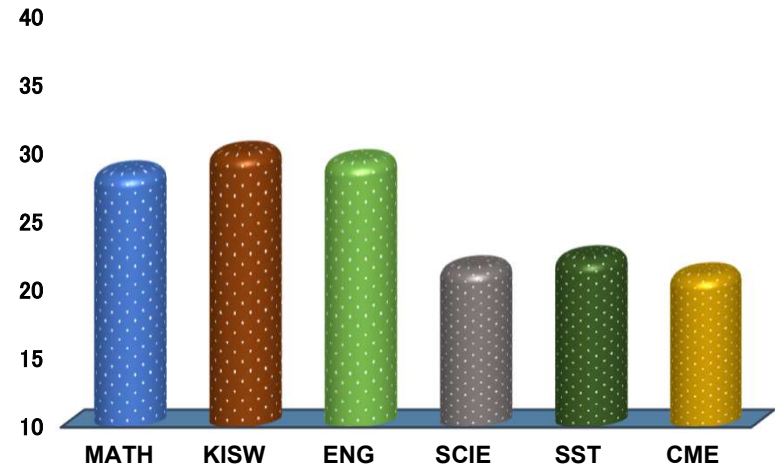

DARE INTEGRATED

REGION: DAR ES SALAAM

SCHOOL AVERAGE

25.4

DISTRICT: UBUNGO (M)

SUBJECT AND GRADE PERFORMANCE ANALYSIS

SUBJECT RANKING

KISWAHILI	29.9	60%	1
ENGLISH	29.3	59%	2
MATHEMATICS	28.5	57%	3
SOCIAL STUDIES	22.3	45%	4
SCIENCE	21.6	43%	5
CIVIC AND MORAL EDUCATION	21.1	42%	6

SUBJECT GRADE ANALYSIS

SUBJECT/GRADE	A	B	C	D	F
MATHEMATICS	5	8	12	6	2
KISWAHILI	3	15	12	2	1
ENGLISH	3	15	9	5	0
SCIENCE	1	6	9	11	6
SOCIAL STUDIES	0	9	8	10	6
CIVIC AND MORAL	2	2	14	12	3

OVERALL GRADE ANALYSIS

Grade	Count	Total	Percentage
A	1	33	1%
B	10		12%
C	13		16%
D	7		9%
F	2		2%

CHART SUBJECT ANALYSIS

BOYS VS GIRLS PERFORMANCE

	SAT		SAT	33
	16		17	
	26%		25%	

Category	Count	Percentage
REGISTERED	34	100%
SEATED	33	97%
ABSENTEES	1	3%
PASSED	24	71%
FAILED	9	26%